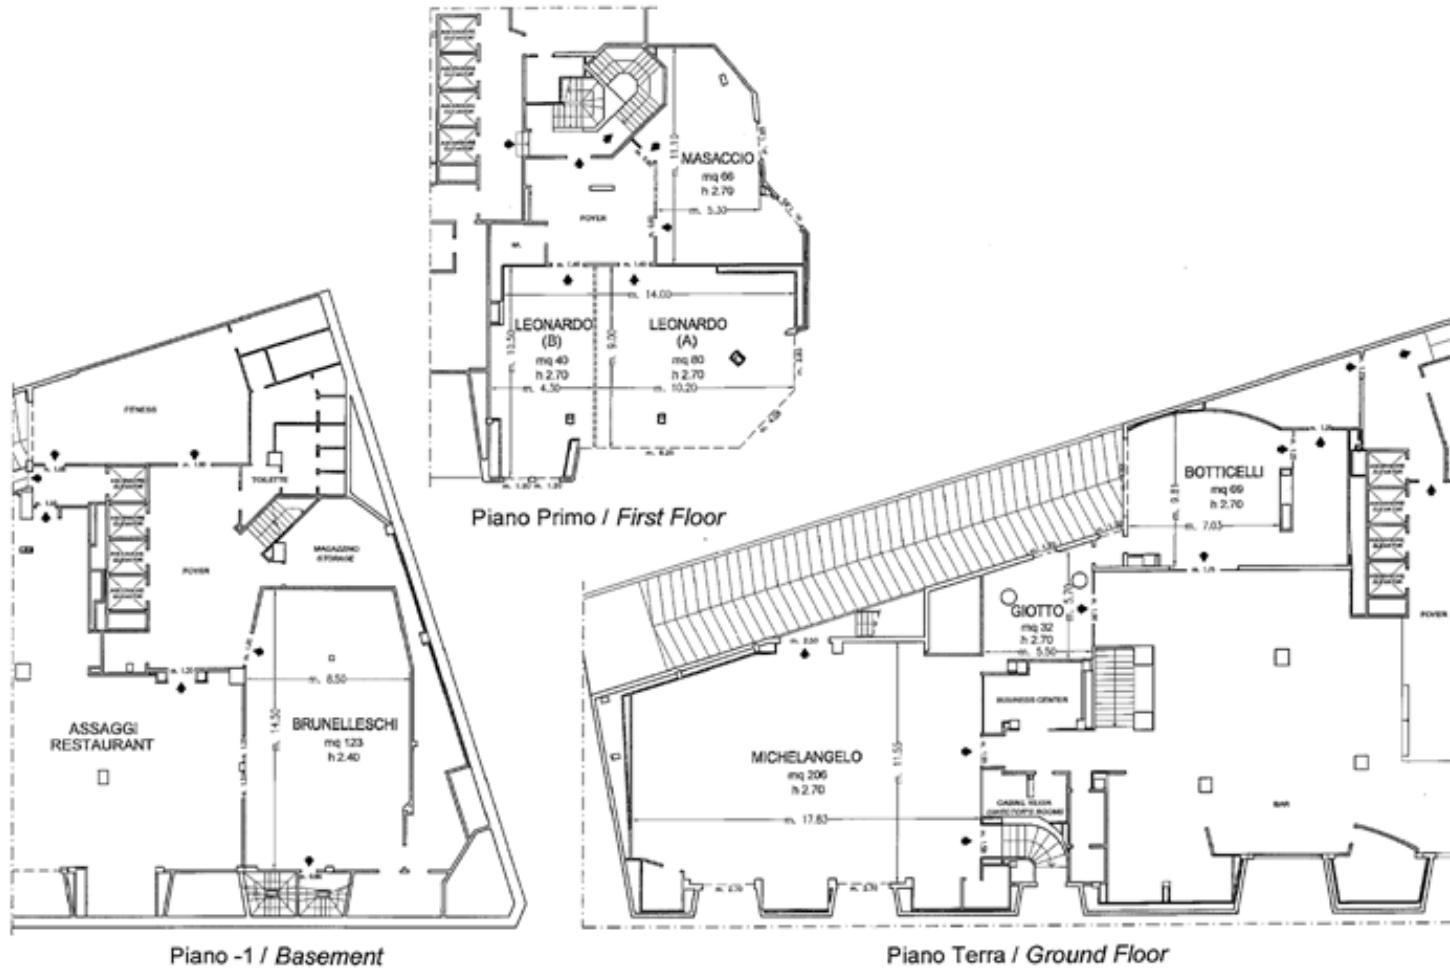

Our 119 rooms and suites are styled in subtle tones with a choice of contemporary or traditional detailing to provide a comfortable oasis.

Michelangelo

FIRENZE

Meetings & Events

Meeting rooms: 7

Capacity (theatre style): 230 max

Seven modern meeting rooms for up to 230 people, hi-tech facilities and an experienced team will help you deliver an event to remember.

Michelangelo

FIRENZE

- ◆ Uscite di sicurezza / Emergency Exits
- - - - Finestre / Windows
- Pareti mobili / Modular Walls
- Colonne / Columns

Michelangelo

FIRENZE

| Sale riunioni Meeting rooms | Area mq Area sq.ft. | Lung. x larg. mt. L x W ft. | altezza mt. height ft. | teatro theatre | banchi scuola class room | Tavolo unico ferro di cavallo conference table/U-shape | cabaret style^ | cocktail reception | banchetto banquet |
|--------------------------------|------------------------|---|---------------------------|-------------------|-----------------------------------|---|-------------------|-----------------------|----------------------|
| Michelangelo° | 206 2216,56 | 17,83x11,55 58,50x37,89 | 2,7 8,86 | 230 | 90 | 50 | 80 | 230 | 170 |
| Leonardo (A)° | 80 861,1 | 10,20x9,00 33,47x29,52 | 2,7 8,86 | 65 | 35 | 28 | 60 | 50 | 35 |
| Leonardo (B)° | 40 430,55 | 10,50x4,30 34,44x14,10 | 2,7 8,86 | 35 | 20 | 15 | - | 20 | 15 |
| Leonardo (A+B)° | 126 1355,76 | 14,00x9,00 45,93x29,53 | 2,7 8,86 | 100 | 55 | 38 | - | 90 | 80 |
| Brunelleschi | 123 1323,48 | 14,50x8,50 47,57x27,89 | 2,4 7,87 | 100 | 50 | 35 | 60 | 90 | 70 |
| Botticelli° | 69 742,44 | 9,81x7,03 32,18x23,06 | 2,7 8,86 | 45 | 18 | 18 | 35 | 50 | 40 |
| Masaccio° | 66 710,16 | 11,10x5,30 36,42x17,39 | 2,7 8,86 | 40 | 18 | 18 | 30 | 50 | 40 |
| Giotto° | 32 344,32 | 5,50x5,70 18,04x18,70 | 2,7 8,86 | - | - | 8 | - | - | - |
| Assaggi Restaurant* | 238 2560,88 | 9,50x17,80 + 9,80x8,00 31,00x58,00 + 32,00x26,00 | 2,2 7,22 | - | - | - | - | 320 | 220 |