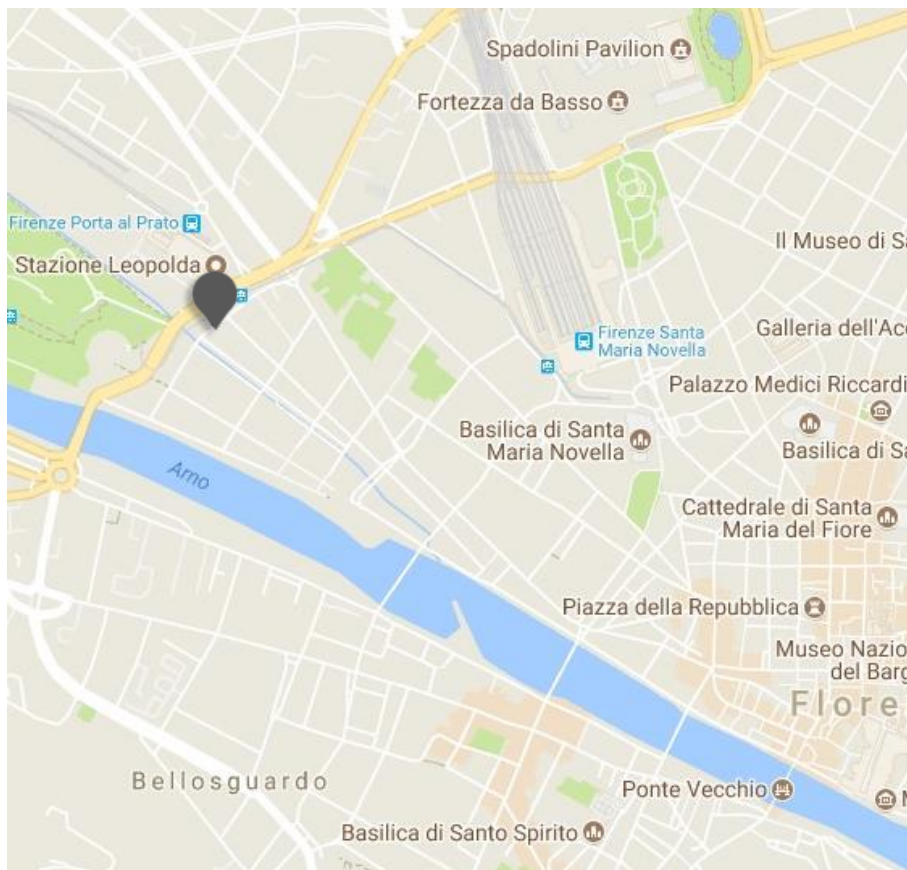

Michelangelo

FIRENZE

Location

A precious corner of Florence, just steps from the banks of the Arno and the most famous monuments. Near the exhibition center of the Stazione Leopolda

Distances

Railway Station: Km 0,7